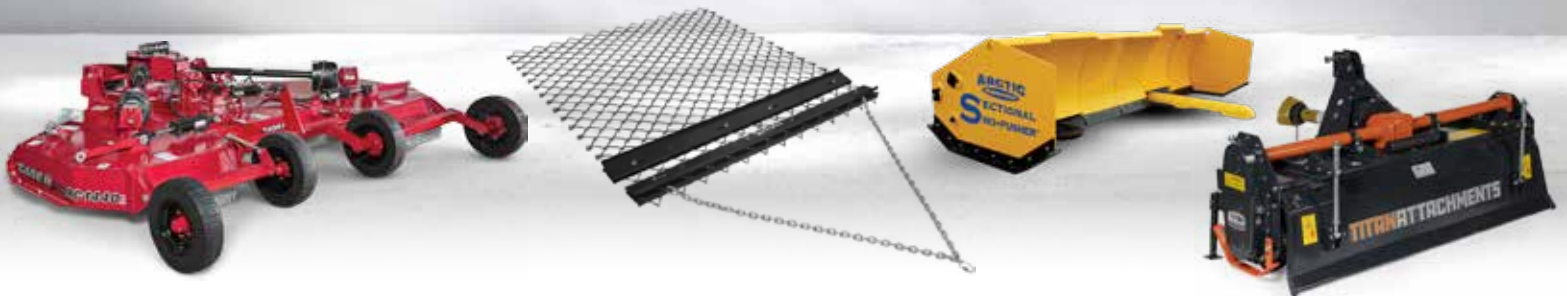

TORGERSON'S

ATTACHMENT CATALOG

IMPLEMENTS TO TAKE ON ANY TASK!