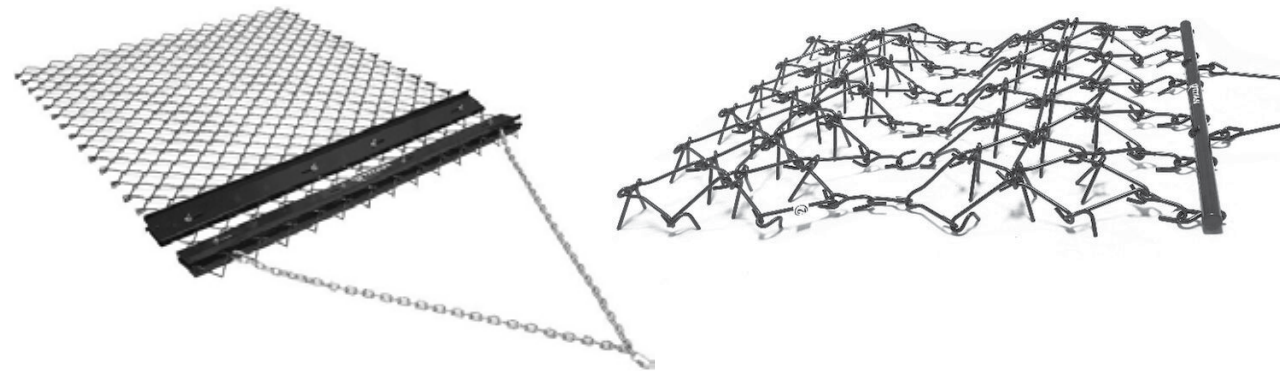

HARROWS

PART#	DESCRIPTION
FB-5	5' Harrow
PMTITAN4	4'X6 Section Of Titan 5/8" Pasture Harrow Does Not Include Drawbar
PMATLAS4	4'X4 Section Of Atlas 1/2" Pasture Harrow Does Not Include Drawbar
LM630	Regener8r Harrow